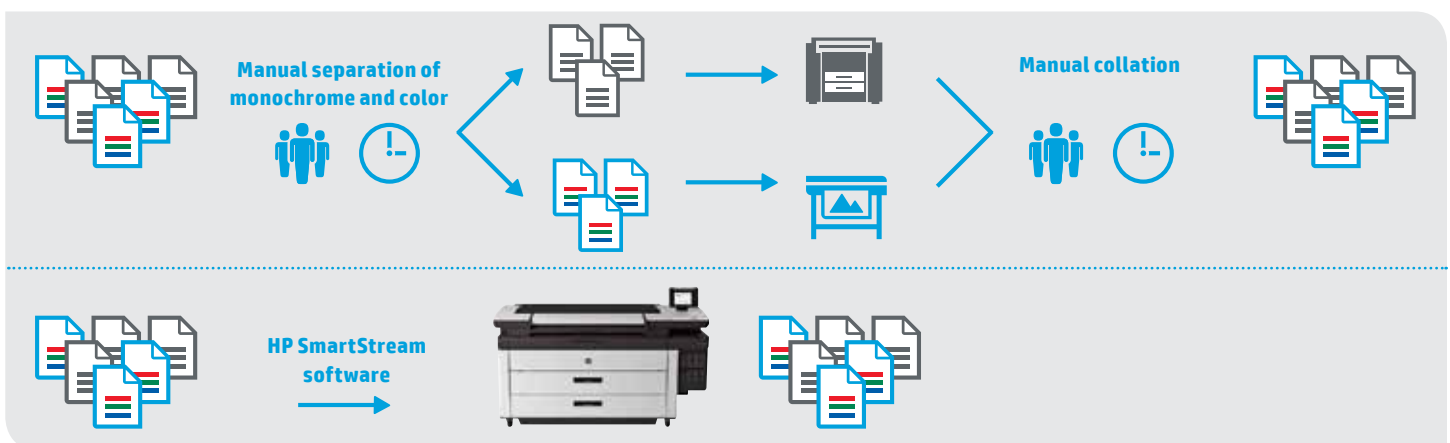

Set a new quality standard for technical documents

HP 841 PageWide XL Printheads, working with HP PageWide XL pigment ink, are designed to produce durable and high-quality output with dark blacks and vivid colors.

Accurate and reliable dot placement results in crisp lines, fine detail, and smooth grayscales. HP PageWide XL printers do not apply heat to the paper as part of the printing process, enabling very high levels of length accuracy ($\pm 0.1\%$).

Save time and reduce complexity by consolidating your monochrome and color workflows

In reprographics environments, it is very common to print mixed monochrome and color sets—typically a long and complex process since color and monochrome pages must be manually separated by an operator, who must then send color and monochrome pages to two different printers (most likely using two different types of software), and then finally manually collate the monochrome and color pages together.

By consolidating monochrome and color at breakthrough printing speeds, HP PageWide XL printers remove manual steps from the process and allow delivering mixed sets in 50% of the time.²